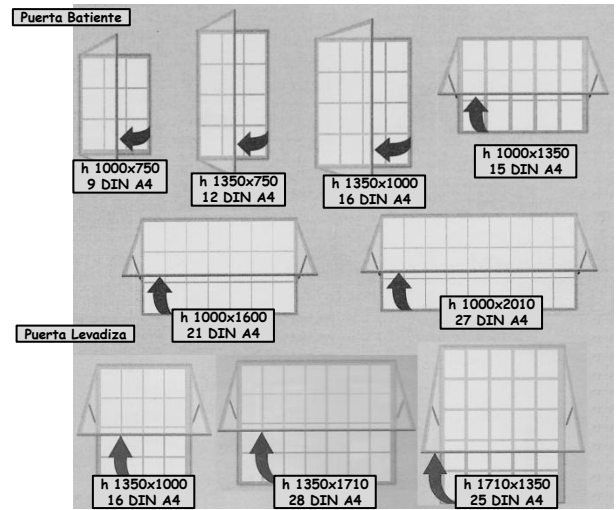

TABLONES INTERIORES

Sencillo Puerta Batiente

Ref:TA101 Dim: h 400x550x30

Ref:TA102 Dim: h 750x550x30

Ref:TA103 Dim: h 750x750x30

Ref:TA104 Dim: h1050x750x30

Sencillo Puerta Corredera

Espesor 58 mm
Espesor 34 mm

Ref:TA201 Dim: h 750x1000x34

Ref:TA202 Dim: h 750x1400x34

Ref:TA210 Dim: h 750x1000x58

Ref:TA211 Dim: h 750x1400x58

Ref:TA212 Dim: h 1050x1800x58

Ref:TA213 Dim: h 1050x2300x58

TABLONES EXTERIORES

Vitrina Clásica

- Ref:VT101 Dim: h 400x550x30
- Ref:VT102 Dim: h 750x550x30
- Ref:VT103 Dim: h 750x750x30
- Ref:VT104 Dim: h1050x750x30
- Ref:VT201 Dim: h 750x550x58
- Ref:VT202 Dim: h 750x750x58
- Ref:VT203 Dim: h1050x750x58
- Ref:VT204 Dim: h1350x750x58
- Ref:VT205 Dim: h1350x1000x58
- Ref:VT301 Dim: h 1000x750x75
- Ref:VT302 Dim: h 1350x750x75
- Ref:VT303 Dim: h1350x1000x75
- Ref:VT304 Dim: h1000x1350x75 Puerta levadiza
- Ref:VT305 Dim: h1000x1600x75 Puerta levadiza
- Ref:VT306 Dim: h1000x2010x75 Puerta levadiza

Vitrina 2000

- Ref:VT501/02 Dim: h 1000x750x75 1/2 CARAS
- Ref:VT503/04 Dim: h 1350x750x75 1/2 CARAS
- Ref:VT505/06 Dim: h1350x1000x75 1/2 CARAS
- Ref:VT507/08 Dim: h1000x1350x75 Pta. levadiza
- Ref:VT509/10 Dim: h1000x1600x75 Pta. levadiza
- Ref:VT511/12 Dim: h1350x1710x75 Pta. levadiza
- Ref:VT513/14 Dim: h1710x1350x75 Pta. levadiza
- Ref:VT515/16 Dim: h1000x2010x75 Pta. levadiza