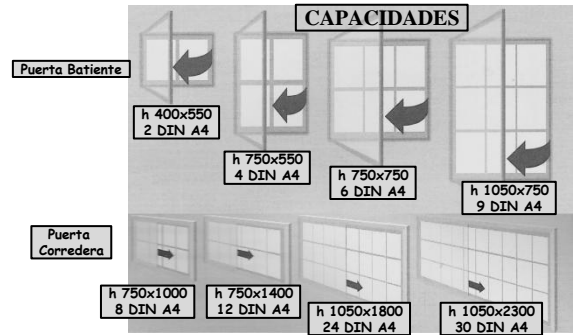

Ref:TA201 Dim: h 750x1000x34

Ref:TA202 Dim: h 750x1400x34

Ref:TA210 Dim: h 750x1000x58

Ref:TA211 Dim: h 750x1400x58

Ref:TA212 Dim: h 1050x1800x58

Ref:TA213 Dim: h 1050x2300x58

TABLONES EXTERIORES

Vitrina Clásica

- Ref:VT101 Dim: h 400x550x30
- Ref:VT102 Dim: h 750x550x30
- Ref:VT103 Dim: h 750x750x30
- Ref:VT104 Dim: h1050x750x30
- Ref:VT201 Dim: h 750x550x58
- Ref:VT202 Dim: h 750x750x58
- Ref:VT203 Dim: h1050x750x58
- Ref:VT204 Dim: h1350x750x58
- Ref:VT205 Dim: h1350x1000x58
- Ref:VT301 Dim: h 1000x750x75
- Ref:VT302 Dim: h 1350x750x75
- Ref:VT303 Dim: h1350x1000x75
- Ref:VT304 Dim: h1000x1350x75 Puerta levadiza
- Ref:VT305 Dim: h1000x1600x75 Puerta levadiza
- Ref:VT306 Dim: h1000x2010x75 Puerta levadiza

Vitrina 2000

- Ref:VT501/02 Dim: h 1000x750x75 1/2 CARAS
- Ref:VT503/04 Dim: h 1350x750x75 1/2 CARAS
- Ref:VT505/06 Dim: h1350x1000x75 1/2 CARAS
- Ref:VT507/08 Dim: h1000x1350x75 Pta. levadiza
- Ref:VT509/10 Dim: h1000x1600x75 Pta. levadiza
- Ref:VT511/12 Dim: h1350x1710x75 Pta. levadiza
- Ref:VT513/14 Dim: h1710x1350x75 Pta. levadiza
- Ref:VT515/16 Dim: h1000x2010x75 Pta. levadiza

Vitrina 3000

- Ref:VT601/02 Dim: h1350x1000x150 1/2 CARAS
- Ref:VT603/04 Dim: h1350x1710x150 1/2 CARAS
- Ref:VT605/06 Dim: h1710x1350x150 1/2 CARAS

- Poste Ref:PT120 Dim:60x40 Aluminio
- Poste Oval Ref:PT130 Dim:80x125 Alum. H=1000
- Poste Oval Ref:PT131 Dim:80x125 Alum. H=1350 y 1710