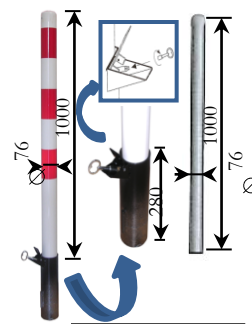

Bolardo Mistral