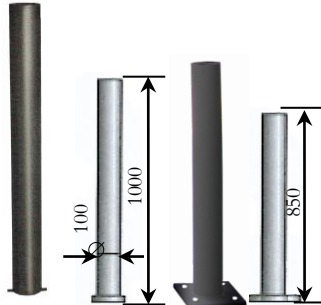

### Bolardo Tubo

Ref: SU211100 1000 mm.  
Ref: SU211101 850 mm.