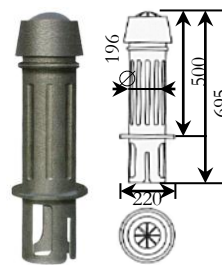

Bolardo Norte