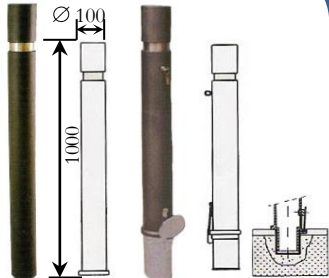

Di Mobi 2000 S.L.
MOBILIARIO URBANO

TEL 91 798 52 99-FAX 91 723 01 95

C/ Ciudad de Frías 24-32 Nave 57 28021 Madrid

www.dimobi2000.com

MOBILIARIO URBANO

BOLARDOS

Bolardo Europa